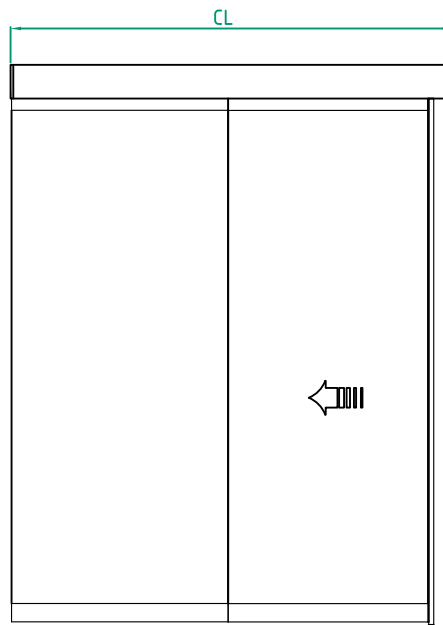

Door id:

Date:

Project No:

Sign:

Automatic door system
 ASSA ABLOY Semi Transparent 4 Panel wall mounted
 Art. No. 1009394-15
 ASSA ABLOY SL500

ASSA ABLOY

6.0

1009394-EI