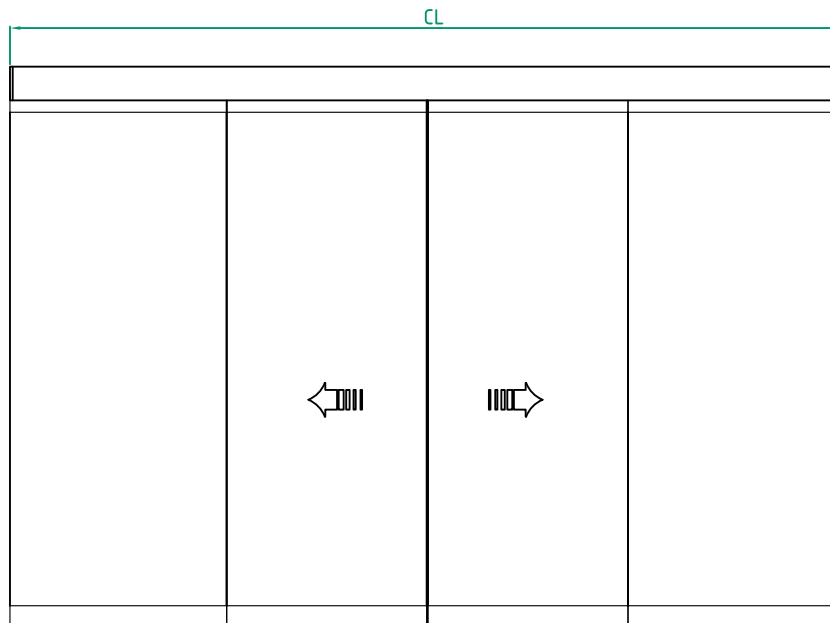

Automatic door system
 ASSA ABLOY Semi Transparent 1 Panel wall mounted opening right
 Art. No. 1009394-15
 ASSA ABLOY SL500

ASSA ABLOY

6.0

1009394-EI

STATE WHEN ORDERING

FW = mm
 FH = mm
 X = mm
 COW = mm
 COH = mm
 CL = mm