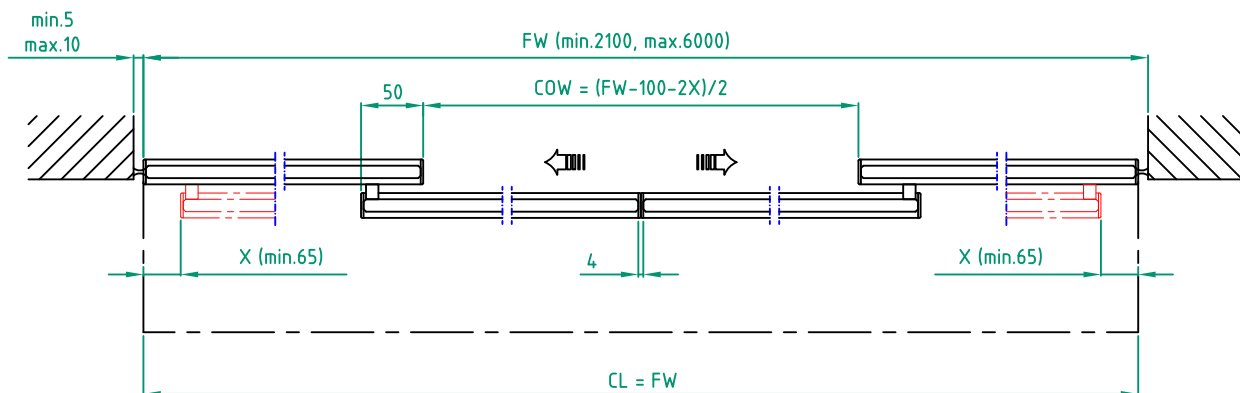

Installation

☐ Floor heating
☐ Other .....