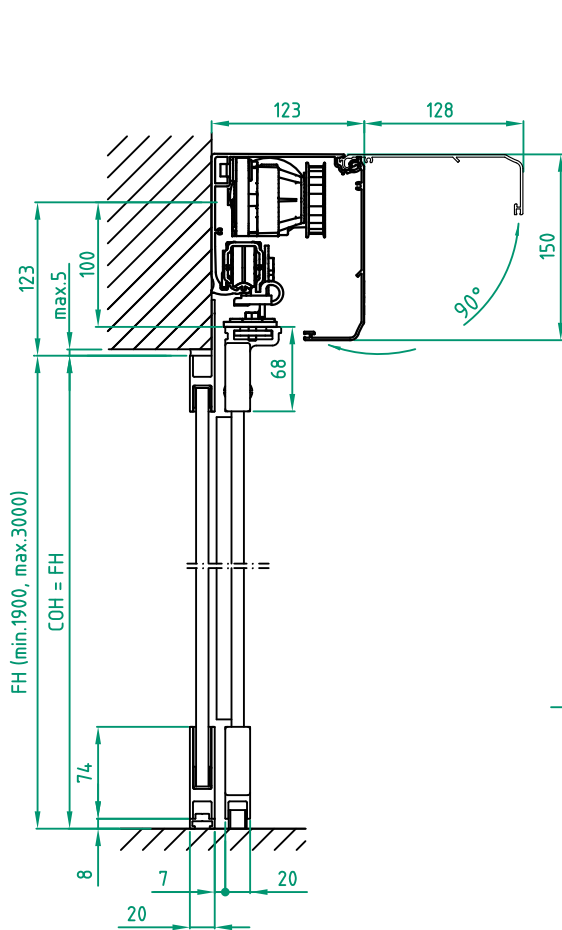

Door id:

Date:

Project No:

Sign:

Automatic door system
 ASSA ABLOY Semi Transparent 4 Panel wall mounted
 Art. No. 1009394-15
 ASSA ABLOY SL500

ASSA ABLOY

6.0

1009394-EI

STATE WHEN ORDERING

- FW = mm
- FH = mm
- X = mm
- COW = mm
- COH = mm
- CL = mm

Surface treatment

- Silver anodized
- Special anodized
- RAL
- Special powder coating
-

Glass options:

- 10 mm tempered glass
- 10 mm laminated glass
- No glass