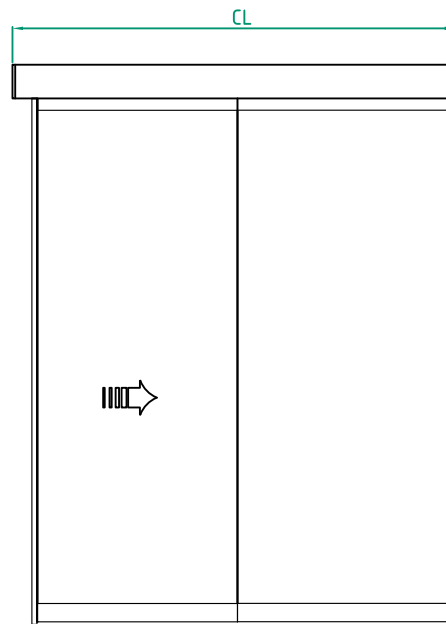

STATE WHEN ORDERING

- FW = ... mm
- FH = ... mm
- X = ... mm
- COW = ... mm
- COH = ... mm
- CL = ... mm

Surface treatment

- ☐ Silver anodized
- Special anodized .....
- RAL .....
- Special powder coating .....
- .....

Glass options:

- ☐ 10 mm tempered glass
- ☐ 10 mm laminated glass
- ☐ No glass

Installation

- ☐ Floor heating
- ☐ Other .....

Customer:

Ref:

Door id:

Date:

Project No:

Sign:

Automatic door system
ASSA ABLOY Semi Transparent 2 Panel wall mounted opening right
Art. No. 1009394-15
ASSA ABLOY SL500

ASSA ABLOY

6.0

1009394-EI