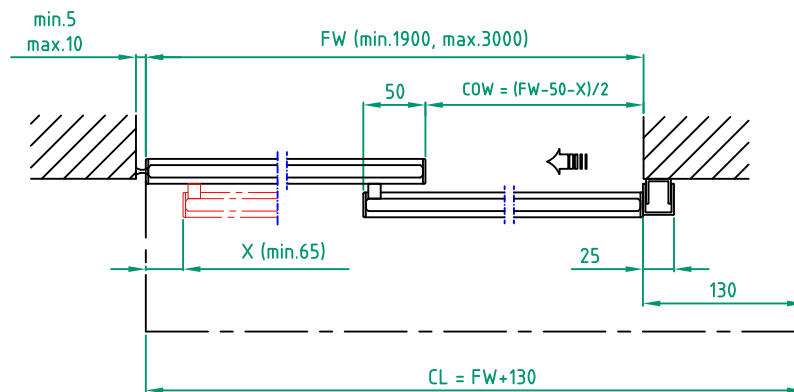

STATE WHEN ORDERING

- FW = mm
- FH = mm
- X = mm
- COW = mm
- COH = mm
- CL = mm

Surface treatment

- Silver anodized
- Special anodized
- RAL
- Special powder coating
-

Glass options:

- 10 mm tempered glass
- 10 mm laminated glass
- No glass