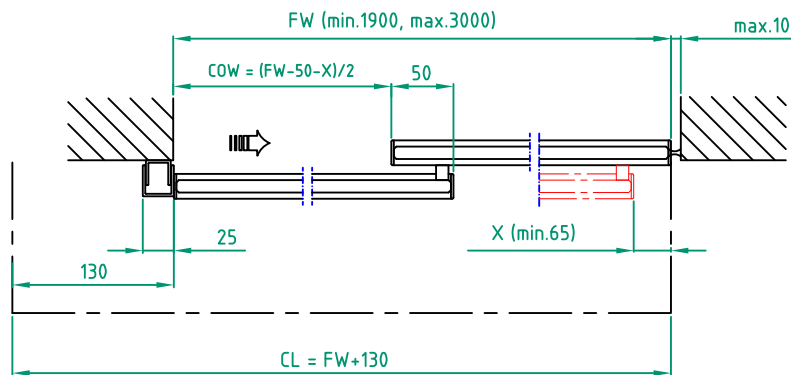

STATE WHEN ORDERING

- FW = ... mm
- FH = ... mm
- X = ... mm
- COW = ... mm
- COH = ... mm
- CL = ... mm

Surface treatment

- ☐ Silver anodized
- Special anodized .....
- RAL .....
- Special powder coating .....
- .....

Glass options:

- ☐ 10 mm tempered glass
- ☐ 10 mm laminated glass
- ☐ No glass

Installation

- ☐ Floor heating
- ☐ Other .....

Customer:

Ref:

Door id:

Date:

Project No:

Sign:

Automatic door system
ASSA ABLOY Semi Transparent 2 Panel wall mounted opening right
Art. No. 1009394-15
ASSA ABLOY SL500

ASSA ABLOY

6.0

1009394-EI