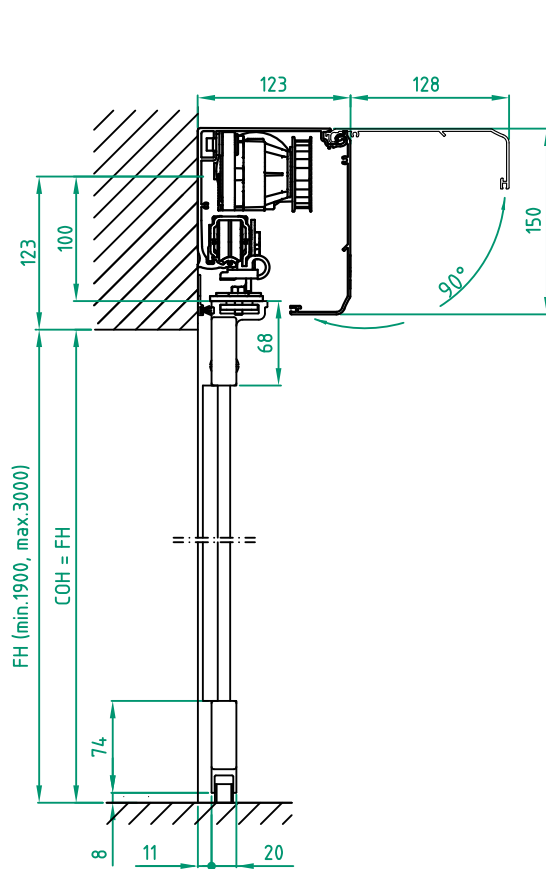

Automatic door system
 ASSA ABLOY Semi Transparent 2 Panel wall mounted bipart
 Art. No. 1009394-15
 ASSA ABLOY SL500

ASSA ABLOY

6.0

1009394-EI

STATE WHEN ORDERING

FW = mm
 FH = mm
 COW = mm
 COH = mm
 CL = mm