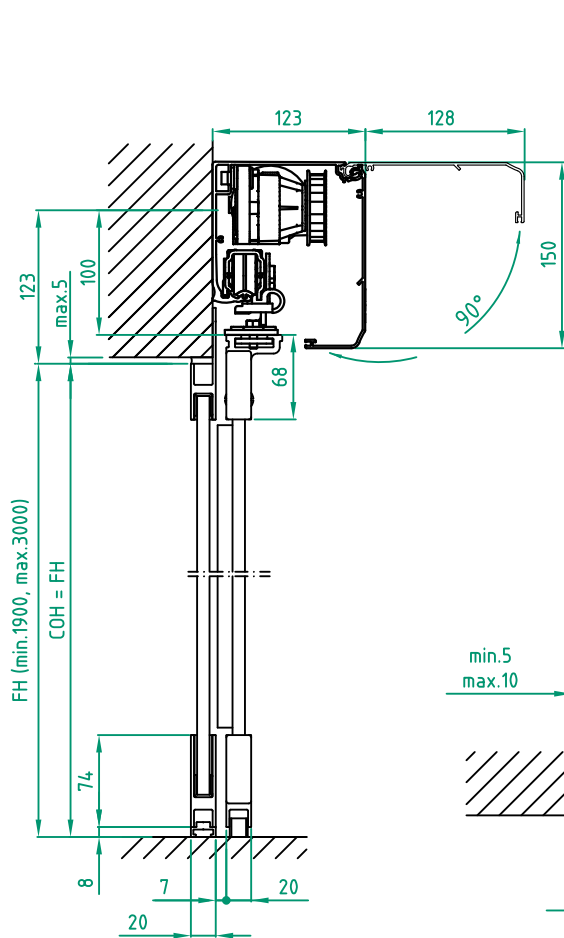

Automatic door system
 ASSA ABLOY Semi Transparent 1 Panel wall mounted opening right
 Art. No. 1009394-15
 ASSA ABLOY SL500

ASSA ABLOY

6.0

1009394-EI

STATE WHEN ORDERING

FW = mm
 FH = mm
 X = mm
 COW = mm
 COH = mm
 CL = mm